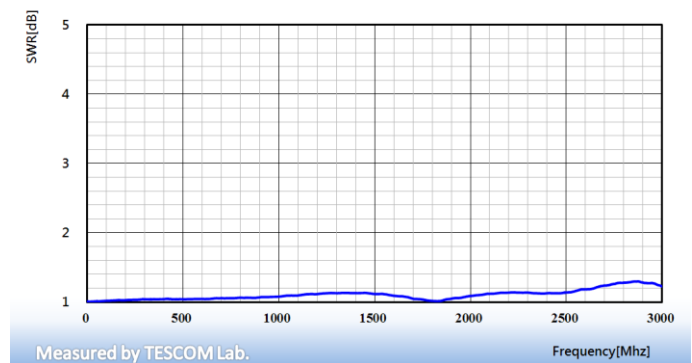

# TC-93024A Flat Type Antenna Coupler

## Specification

Frequency Range	80 ~ 2650 MHz
RF Connector	SMA(f)
Dimension	70(W) x 128(D) x 12(H) mm
Weight	80 g
Terminal	50 ohm
VSWR	better than 1 : 1.7

### Typical VSWR of TC-93024A

Order Number	Description
TC-93024A	Flat Type Antenna Coupler (including accessories below) SMA(m) R/A to SMA(m) cable, 34 cm - 4005-0007