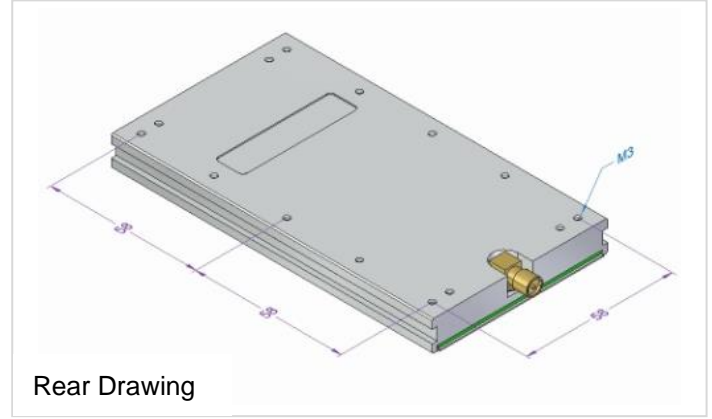

# TC-93024A Flat Type Antenna Coupler

## Specification

Frequency Range	80 ~ 2650 MHz
RF Connector	SMA(f)
Dimension	70(W) x 128(D) x 12(H) mm
Weight	80 g
Terminal	50 ohm
VSWR	better than 1 : 1.7

### Typical VSWR of TC-93024A

Order Number	Description
TC-93024A	Flat Type Antenna Coupler (including accessories below) SMA(m) R/A to SMA(m) cable, 34 cm - 4005-0007