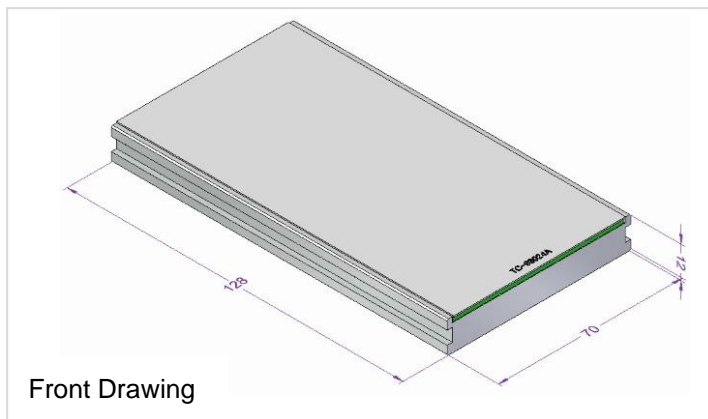

# TC-93024A Flat Type Antenna Coupler

## Specification

Frequency Range	80 ~ 2650 MHz
RF Connector	SMA(f)
Dimension	70(W) x 128(D) x 12(H) mm
Weight	80 g
Terminal	50 ohm
VSWR	better than 1 : 1.7

### Typical VSWR of TC-93024A

Order Number	Description
TC-93024A	Flat Type Antenna Coupler (including accessories below) SMA(m) R/A to SMA(m) cable, 34 cm - 4005-0007